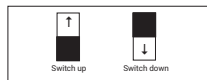

RECOMMENDED EQ SETTINGS

HDANYWHERE

Position

Cable Length

Under 15m (49.5ft)

15-30m (49.5ft - 99ft)

30-40m (99ft - 132ft)

40-50m (132ft - 164ft)