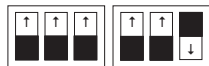

RECOMMENDED EQ SETTINGS

HDANYWHERE

Position

Cable Length

Under 15m (49.5ft)

15-30m (49.5ft - 99ft)

30-40m (99ft - 132ft)

40-50m (132ft - 164ft)