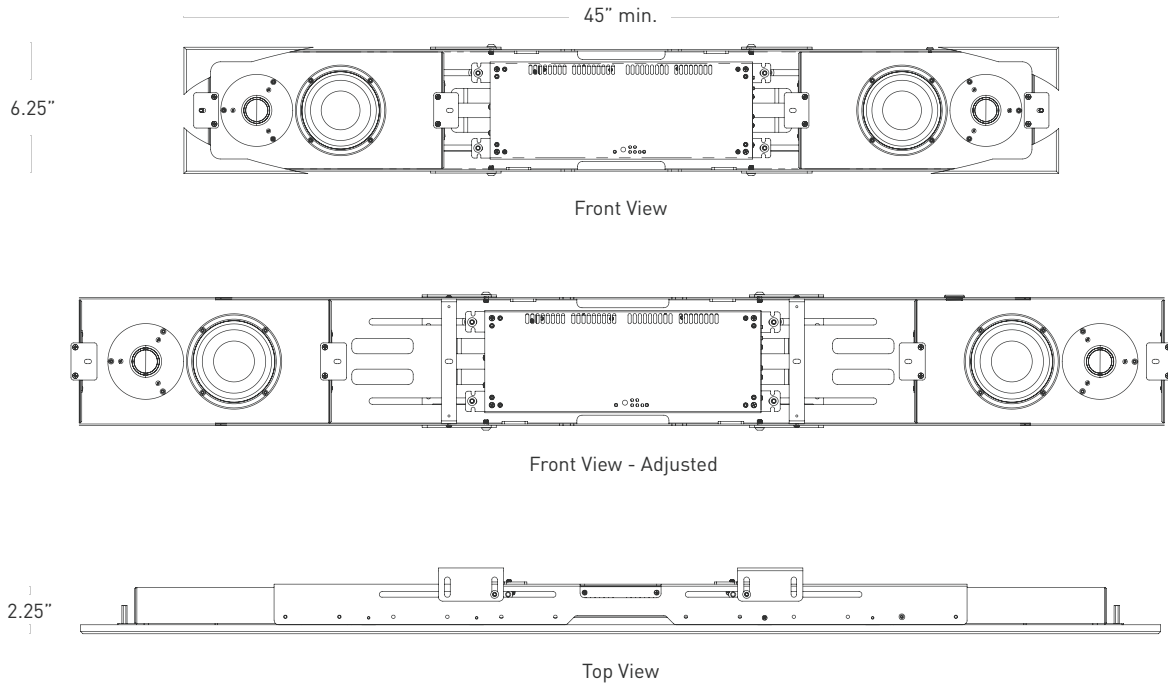

## Description

Leon's Horizon HzOTO MCA powered soundbar is designed to complement today's thinnest TVs while providing high-performance audio in the slimmest possible enclosure. Powered by the OTO MCA 200 amplifier, the HzOTO-MCA delivers up to 150W per channel of uncompromising, distortion free audio to bring your music, movies, and television to life with stunning realism. And with a custom grill to match the exact width of any display, the HzOTO-MCA creates a unified design aesthetic that can be seamlessly integrated into any space.

## Key Features

- 4" ultra-thin, audiophile-grade woofers and 1" silk-dome tweeters provide extreme precision and musical detail
- 2.75" depth (without mounting bracket ) perfectly complements any ultra-thin TV
- Includes custom, hand-stretched grill to match the width of display
- Includes OTO MCA 200 modular control amplifier
- Adjustable width accommodates TV displays up to 96"
- Easily mounts above or below any TV, or directly to the wall with Leon's exclusive mounting brackets
- Handcrafted in the USA

## TECHNICAL SPECIFICATIONS

<b>Height</b>	6.25" (6.5" with grill)	<b>Components</b>	(1) 4" ultra-thin woofers; (1) 1" silk-dome tweeters
<b>Width</b>	45" minimum (adjusts up to 65")	<b>Impedance</b>	6Ω
<b>Depth</b>	2.25" (2.75" with grill)	<b>Power</b>	See OT0 MCA 200
<b>Weight</b>	25-30 lbs. (including speakers)	<b>Max. Output</b>	100dB avg; 104dB peak
<b>Material</b>	Powder coated aluminium, steel, walnut end caps	<b>Coverage</b>	Hor: 110°; Vert: 140°
<b>Finish</b>	Matte Black	<b>Freq. Resp.</b>	110-20kHz
<b>Grill</b>	Black Fabric	<b>Sensitivity</b>	88dB @ 2.83V/1m
<b>Connections</b>	Spring-loaded terminals		