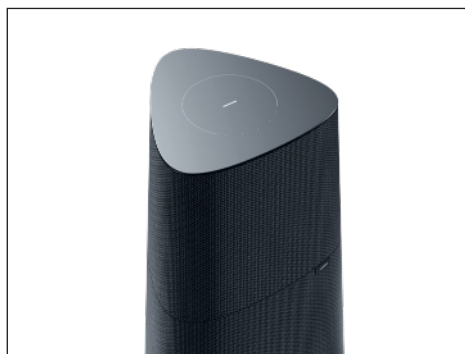

Loewe **klang mr5 | mr3 | mr1**

Wireless active speakers for home cinema and multiroom audio

Multichannel home cinema.

Loewe wireless digital audiolink (second generation) for lossless and latency-free wireless signal transmission in multichannel home cinema with Loewe klang mr as the active surround speakers.

Touch surface.

The glass touch panel on the top is easy to operate and offers space for up to five favourites, which can be compiled from any source.

Powerful sound.

The layout of the speakers in combination with passive radiators creates a perfectly balanced sound experience with 30 / 150 / 180 watts - with powerful bass and crystal clear high tones.

Elegant.

The design is refined and elegant. The glass top with integrated touch panel and illuminated status LED is a tribute to the Loewe eye. The cabinet is covered with our high-quality acoustic fabric and blends perfectly into your living environment.