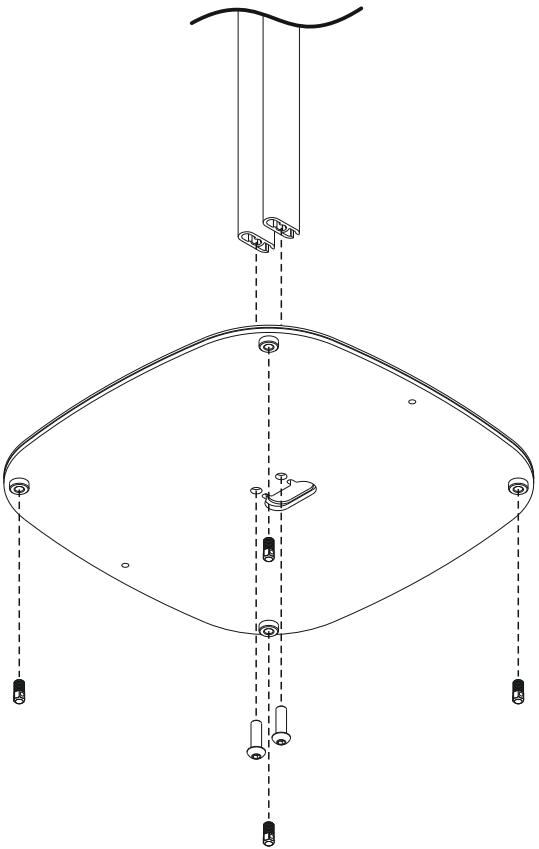

## Premium Floor Stand for Sonos S1/S1s/P1 (MS12)

1

2

3

4

**NRG**

NRG Brands Ltd  
12b Sun Street, Waltham Abbey,  
Essex EN9 1EE, United Kingdom

Included (per stand)

Inclus  
Inbegrien  
Includido

**Ax2**

**Bx2**

**Cx4**