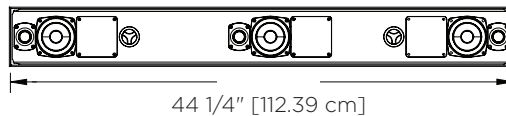

MINI SAT SOUNDBAR ON-WALL 3.0

SPECIFICATIONS

MATERIALS

Tweeter count	3
Tweeter size	1" (25 mm)
Tweeter type	Fabric dome
Woofers count	3
Woofers size	4" (11 cm)
Woofers type	Paper/fiber blend

PERFORMANCE

Recommended amplifier power	25 - 75W
Impedance	8 ohms
Sensitivity (dB @ 2.83V, 1 m)	86 dB
Frequency response (4 π +/- 3 dB)	90 Hz - 20 kHz

DIMENSIONS

Cabinet specifications (H x D)	6 1/8 x 2 7/8" (15.2 x 7.3 cm)
Standard length	44 1/4" (112.4 cm)
Maximum custom length*	82" (208.2 cm)
Product weight	18 lb (8.2 kg)
Shipping weight	22.5 lb (10.2 kg)

PRODUCT NUMBERS

Standard length, 44" (painted)	31003-2000-2 (44")
Custom length, up to 66" (painted)	31003-2002-2 (44.1 - 66")
Custom length, up to 82" (painted)	31003-2003-2 (66.1 - 82")
Standard length, 44" (vener)	31003-6000-2 (44")
Custom length, up to 66" (vener)	31003-6002-2 (44.1 - 66")
Custom length, up to 82" (vener)	31003-6003-2 (66.1 - 82")

DIMENSIONS

MINIMUM/STANDARD SIZE

MINIMUM/STANDARD SIZE