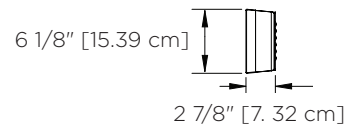

MINI SAT SOUNDBAR ON-WALL 3.0

SPECIFICATIONS

MATERIALS

Tweeter count	3
Tweeter size	1" (25 mm)
Tweeter type	Fabric dome
Woofers count	3
Woofers size	4" (11 cm)
Woofers type	Paper/fiber blend

PERFORMANCE

Recommended amplifier power	25 - 75W
Impedance	8 ohms
Sensitivity (dB @ 2.83V, 1 m)	86 dB
Frequency response (4 π +/- 3 dB)	90 Hz - 20 kHz

DIMENSIONS

Cabinet specifications (H x D)	6 1/8 x 2 7/8" (15.2 x 7.3 cm)
Standard length	44 1/4" (112.4 cm)
Maximum custom length*	82" (208.2 cm)
Product weight	18 lb (8.2 kg)
Shipping weight	22.5 lb (10.2 kg)

PRODUCT NUMBERS

Standard length, 44" (painted)	31003-2000-2 (44")
Custom length, up to 66" (painted)	31003-2002-2 (44.1 - 66")
Custom length, up to 82" (painted)	31003-2003-2 (66.1 - 82")
Standard length, 44" (vener)	31003-6000-2 (44")
Custom length, up to 66" (vener)	31003-6002-2 (44.1 - 66")
Custom length, up to 82" (vener)	31003-6003-2 (66.1 - 82")

DIMENSIONS

MINIMUM/STANDARD SIZE

MINIMUM/STANDARD SIZE

Side

MAXIMUM CUSTOM SIZE*

*To request soundbars longer than 82", contact your sales representative.

Product page

triadspkrs.co/
sb-minisat