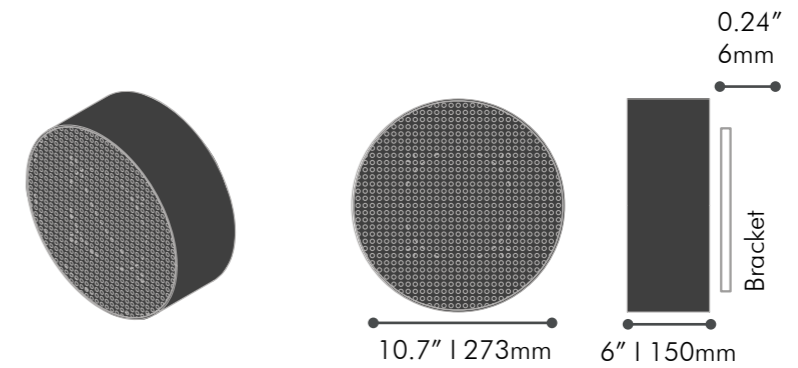

91dB SPL 2.83V/1m

Lighting

Yes | PWM Dimmable | 12V 650mA | Warm and Natural White

Weight

11.9 lbs | 5.39 Kg

DIMENSIONS

COLORS

ENCLOSURE