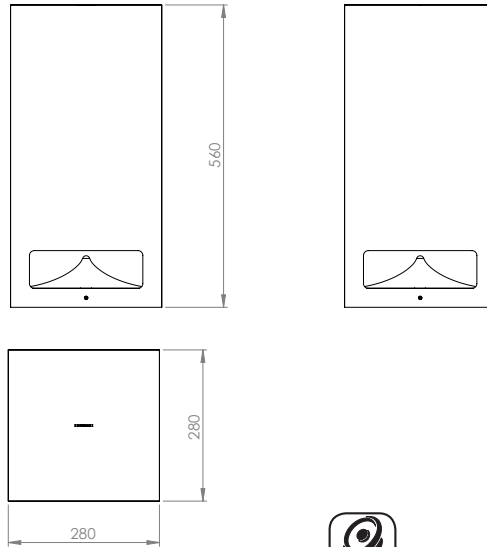

SA225**OUTDOOR 360° LOUDSPEAKERS****Loudspeaker (8 Ω)**

- Green
- Gray
- White
- Corten effect (on request)
- Custom RAL colours (on request)

**SA225V** - Painted RAL 6010**SA225Y** - Painted RAL 9006**SA225B** - Solid surface material**SA225Z****SA225C**

Material	Enhanced with Corian®
Type	2 way coax
Loudspeaker Ø (cm)	25,0
Power RMS (W)	280
Max Power (W)	560
Frequency response (Hz)	40 - 19K
Sensitivity dB (2,83V/1m)	97
Nominal impedance (Ω)	8
International Protection IP	35
Temperature range (°C)	-20 / +80
Dimensions H x W x D (cm)	56,0 x 28,0 x 28,0
Weight (Kg)	18,2

Ground anti-theft kit**Code HRX031****Dimensions H x W x D (cm) 33,0 x 15,0 x 10,0****Marine Speaker**