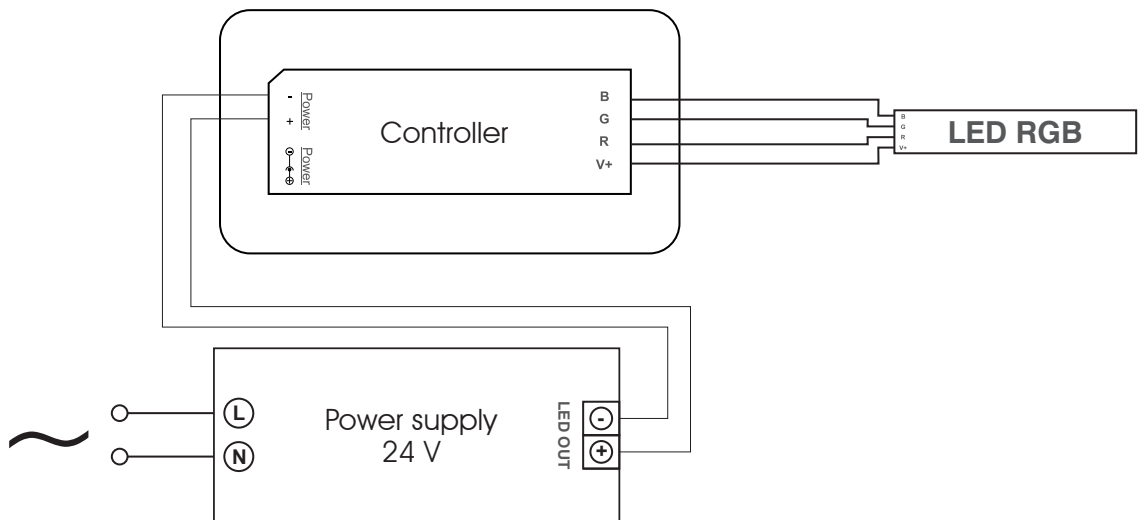

The TRT055 is a 70V / 100V toroidal transformer specifically designed for outdoor use.

Ground anti-theft kit

Code **HRX031** Dimensions H x W x D (cm) 33,0 x 15,0 x 10,0

Marine Speaker

| | White LED | RGB LED |
|------------------------|---------------------------|---------------------------|
| Power supply | 24 V | 24 V |
| Power | 8,5 W | 12 W |
| Dimmable | √ | √ |
| Led colour temperature | 3000 K | Red - Green - Blue |
| Emission angle | 120° | 120° |
| Operating temperature | -20 °C (min) +45 °C (max) | -20 °C (min) +45 °C (max) |

WHITE LED wiring diagram

RGB LED wiring diagram

Marine
Speaker