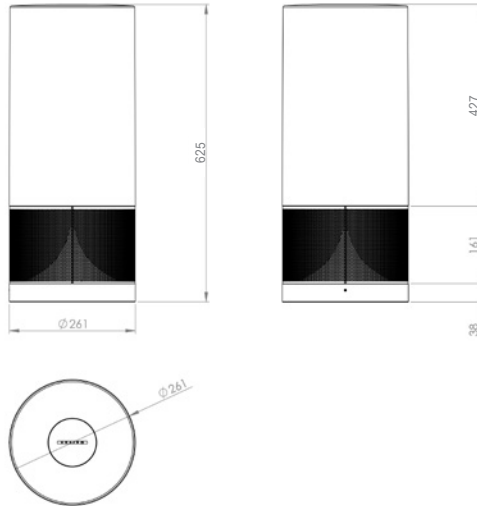

SN120

OUTDOOR 360° LOUDSPEAKERS

Loudspeaker (8 Ω)

Loudspeaker + Led White
Loudspeaker + Led RGB

Line transformer
G-Former™

- Green 
- Gray 
- White 
- Corten effect 

| | |
|--------|----------------------|
| SN120V | SN120V-W SN120V-R |
| SN120Y | SN120Y-W SN120Y-R |
| SN120B | SN120B-W SN120B-R |
| SN120Z | SN120Z-W SN120Z-R |

Code: **TRT055**

Nominal power (W) 50

Input voltage (V) 70 / 100

Frequency response (Hz) 40 - 21K

Output power on 8 Ω (W) 50,0-37,5-25,0

Dimensions H x W x D (cm) 7,2 x 7,2 x 3,8

Weight (Kg) 0,41

| | |
|-----------------------------|----------------------|
| Material | Technopolymer |
| Type | Pneumatic suspension |
| Loudspeaker Ø (cm) | 1 x 20,0 |
| Power RMS (W) | 120 |
| Max Power (W) | 240 |
| Frequency response (Hz) | 40 - 19K |
| Sensitivity dB (2,83V/1m) | 92 |
| Nominal impedance (Ω) | 8 |
| International Protection IP | 35 |
| Temperature range (°C) | -20 / +80 |
| Dimensions H x W x D (cm) | 62,5,0 x 26,0 x 26,0 |
| Weight (Kg) | 6,90 |

The TRT055 is a 70V / 100V toroidal transformer specifically designed for outdoor use.

Ground anti-theft kit

Code **HRX031** Dimensions H x W x D (cm) 33,0 x 15,0 x 10,0

Marine Speaker

| | White LED | RGB LED |
|------------------------|---------------------------|---------------------------|
| Power supply | 24 V | 24 V |
| Power | 8,5 W | 12 W |
| Dimmable | √ | √ |
| Led colour temperature | 3000 K | Red - Green - Blue |
| Emission angle | 120° | 120° |
| Operating temperature | -20 °C (min) +45 °C (max) | -20 °C (min) +45 °C (max) |