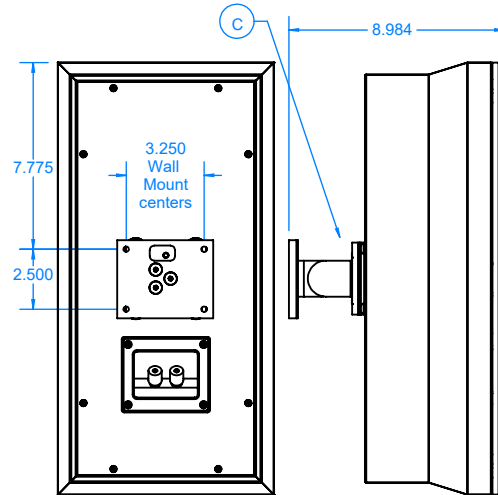

DsSeven & Ds700UX

Detail Series

Front and side view shown with and without Grill

Rear and Top view with FLSH

Rear and Side view with OSB

Side views with Max articulation of OSB

FEATURE AND CONFIGURATION NOTES:

A. DsSeven & Ds700UX standard H x W x D (with GRILL) : 18.00"H x 9.00" W x 5.82"D

B. Flush Mount Bracket (FLSH) attaches speaker 1/4" off of the wall

C. Outdoor Tilt Bracket (OTB) can be pivoted Left / Right or Up / Down by switching OTB configuration