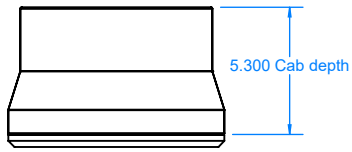

DsSeven & Ds700UX

Detail Series

Front and side view shown with and without Grill

Rear and Top view with FLSH

Rear and Side view with OSB

Side views with Max articulation of OSB

FEATURE AND CONFIGURATION NOTES:

A. DsSeven & Ds700UX standard H x W x D (with GRILL) : 18.00"H x 9.00" W x 5.82"D

B. Flush Mount Bracket (FLSH) attaches speaker 1/4" off of the wall

C. Outdoor Tilt Bracket (OTB) can be pivoted Left / Right or Up / Down by switching OTB configuration