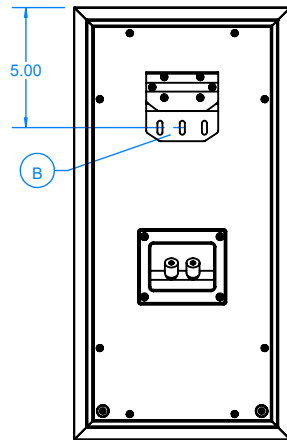

DsSeven & Ds700UX

Detail Series

Front and side view shown with and without Grill

Rear and Top view with FLSH

Rear and Side view with OSB

Side views with Max articulation of OSB

FEATURE AND CONFIGURATION NOTES:

A. DsSeven & Ds700UX standard H x W x D (with GRILL) : 18.00"H x 9.00" W x 5.82"D

B. Flush Mount Bracket (FLSH) attaches speaker 1/4" off of the wall

C. Outdoor Tilt Bracket (OTB) can be pivoted Left / Right or Up / Down by switching OTB configuration