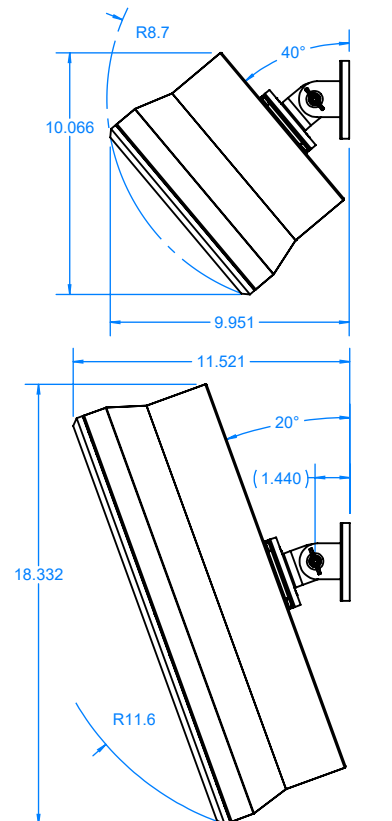

DsSeven & Ds700UX

Detail Series

Front and side view shown with and without Grill

Rear and Top view with FLSH

Rear and Side view with OSB

Side views with Max articulation of OSB

FEATURE AND CONFIGURATION NOTES:

A. DsSeven & Ds700UX standard H x W x D (with GRILL) : 18.00"H x 9.00" W x 5.82"D

B. Flush Mount Bracket (FLSH) attaches speaker 1/4" off of the wall

C. Outdoor Tilt Bracket (OTB) can be pivoted Left / Right or Up / Down by switching OTB configuration

A

Description
DsSeven & Ds700

Date
3-3-18

Scale
1:8