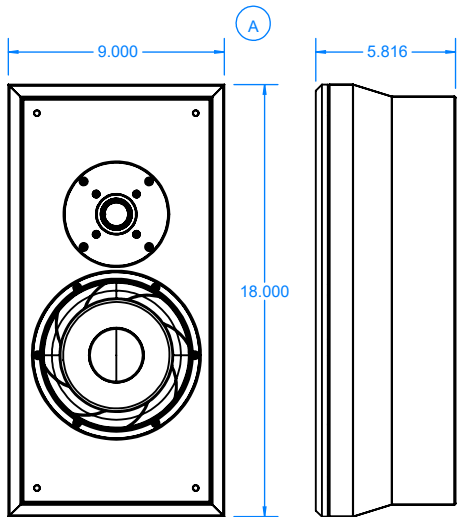

DsSeven & Ds700UX

Detail Series

Front and side view shown with and without Grill

Rear and Top view with FLSH

Rear and Side view with OSB

Side views with Max articulation of OSB

FEATURE AND CONFIGURATION NOTES:

A. DsSeven & Ds700UX standard H x W x D (with GRILL) : 18.00"H x 9.00" W x 5.82"D

B. Flush Mount Bracket (FLSH) attaches speaker 1/4" off of the wall

C. Outdoor Tilt Bracket (OTB) can be pivoted Left / Right or Up / Down by switching OTB configuration

A

Description
DsSeven & Ds700

Date
3-3-18

Scale
1:8