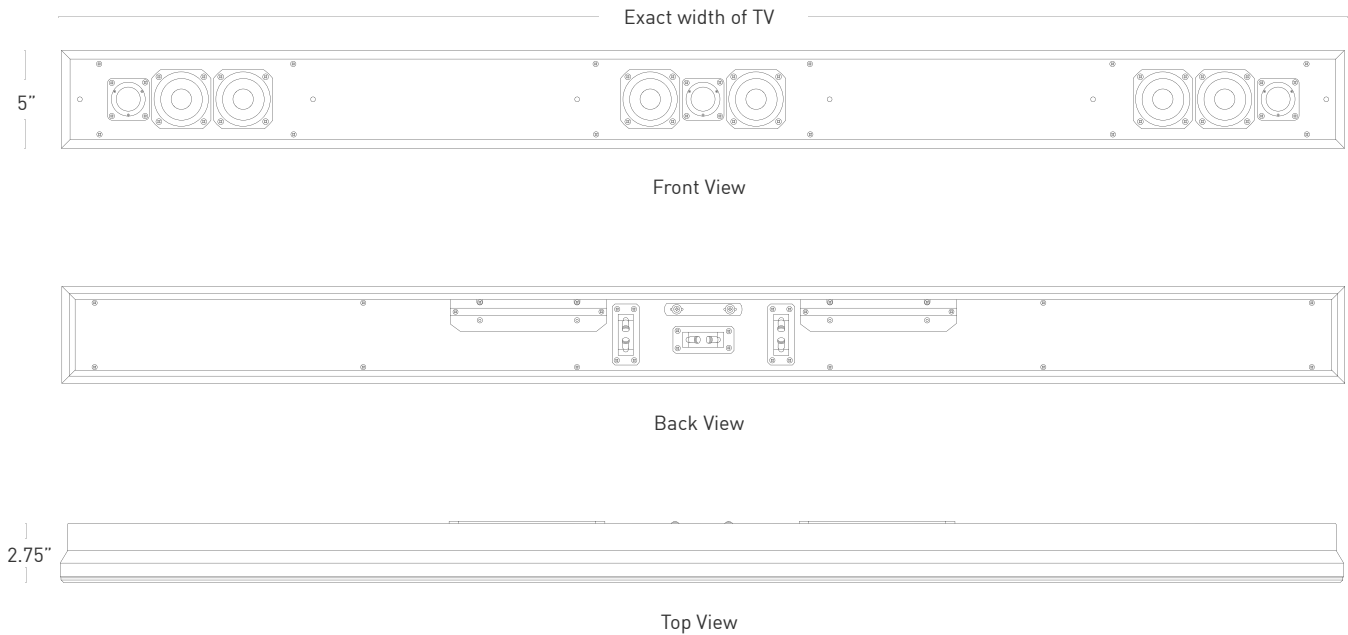

Description

Pioneers of the soundbar category, Leon has been handcrafting our signature Horizon Series soundbars for over two decades. Custom built to match the width of any display, our performance line of Horizon soundbars combines a high-fidelity listening experience with a streamlined aesthetic—perfect for displays in smaller to midsize rooms throughout the home.

Recommended with Aaros A8-200, Detail Ds33

Key Features

- Custom built to match the exact width of any display
- 3" high-performance woofers and 1" cloth-dome tweeters provide extremely accurate sound reproduction
- Easily mounts above or below any TV, or directly to the wall with Leon's exclusive mounting brackets
- Available as Left/Center/Right, Left/Right, or Center-only channels
- Solid MDF construction, handcrafted in the USA

TECHNICAL SPECIFICATIONS

Height	5"	Components	3" woofers; 1" cloth-dome tweeters
Width	Exact width of TV	Impedance	L/R: 6Ω; C: 6Ω
Depth	2.75" (3" with grill)	Rec. Power	L/C/R: 50-150W
Weight	15-30 lbs.	Max. Output	L/C/R: 98dB avg, 104dB peak
Material	MDF enclosure	Coverage	L/C/R: Hor: 110°, Vert: 140°
Finish	Matte Black (custom finishes available)	Freq. Resp.	L/C/R: 125Hz - 20kHz (+/-3dB)
Grill	Black Fabric (custom grills available)	Sensitivity	L/C/R: 85dB @ 2.83V/1m
Connections	Spring-loaded terminals	Configurations	Hz33, Hz33-LR, Hz33-C
Mounting	HzUMB, HzMMB-UT, HzTTS		