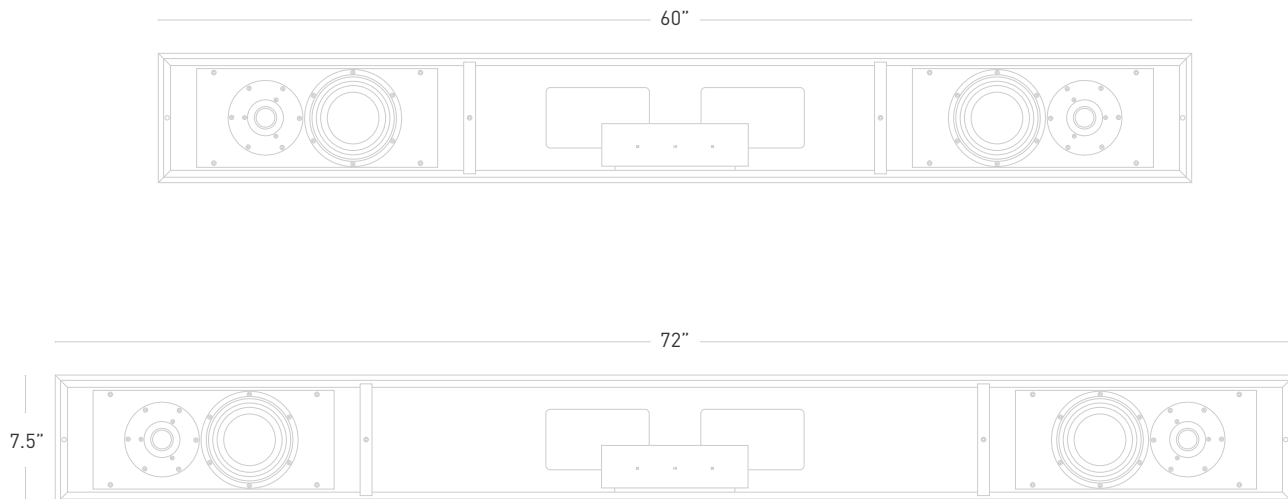

## Description

Leon's Horizon Denza transforms the soundbar into a modern home furnishing. A soundbar and floating shelf in one, Denza is handcrafted from Baltic Birch with internal cabinet space to house two channels of audio with additional storage space for AV components like the OTO MCA 200 amplifier, or the SONOS AMP®.

## Key Features

- Includes UX ultra-thin or reference-grade ULTIMA speakers for an immersive listening experience
- Available in 60" and 72" models, or any custom dimension
- Internal cabinet space accommodates the OTO-MCA-200 amplifier, SONOS AMP, or other AV components
- Standard Finishes: Black or White with exposed Baltic Birch plywood edge (call for custom finish options)
- Includes French Cleat to mount flush to the wall

## TECHNICAL SPECIFICATIONS

<b>Height</b>	7.5"	<b>Components</b>	4" woofers; 1" silk-dome tweeters
<b>Width</b>	60", 72", or any custom dimension	<b>Impedance</b>	6Ω
<b>Depth</b>	12"	<b>Rec. Power</b>	25-125W
<b>Weight</b>	25-30 lbs. (including speakers)	<b>Max. Output</b>	100dB avg; 104dB peak
<b>Material</b>	Baltic Birch Plywood	<b>Coverage</b>	Hor: 110°, Vert: 140°
<b>Finish</b>	Matte Black, Matte White	<b>Freq. Resp.</b>	110-20kHz
<b>Grill</b>	Perforated Metal	<b>Sensitivity</b>	88dB@2.83V/1m
<b>Connections</b>	Spring-loaded terminals	<b>Configurations</b>	Hz44UX-LR, HzUltima-LR
<b>Mounting</b>	French Cleat Flush Mount		