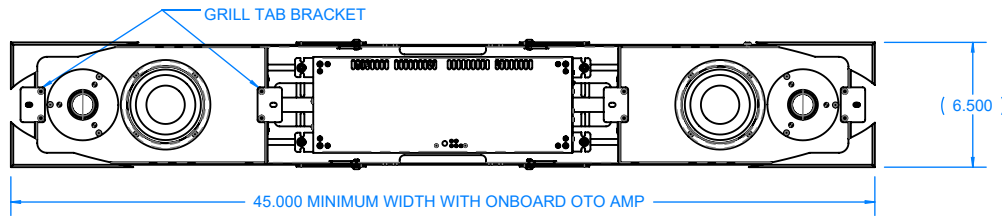

EXTERNAL AMP

SMALL

MEDIUM

LARGE

EXTRA LARGE

715 W. Ellsworth Rd. Ann Arbor, MI 48108
1-888-213-5015 | www.leonspeakers.com

This information is the confidential, proprietary property of Leon Speakers, Inc. Unauthorized use is prohibited. Features, specifications and appearance are subject to change without notice

Description	Date	Scale
HzOTO-MCA	11/28/2018	1:10

A

FEATURE AND CONFIGURATION NOTES:

- HzOTO-MCA minimum configuration width with AMP: 45.00" (see Ref Sheet 2 for min configuration widths)
- Dual 44UX drivers for TV's larger than 75" (see Ref Sheet 2)
- Wall mounting options include through slots with horizontal adjustment, as well AWB with depth adjustment
- Under Mount Bracket (HzUMB / HzUMB-OS) attaches assembly directly to TV for articulating TV mounts