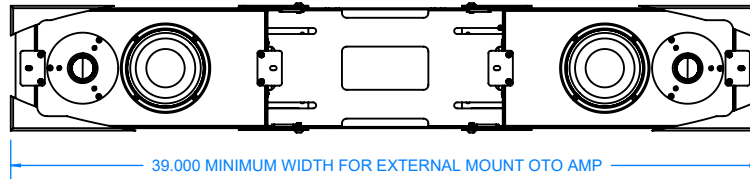

EXTERNAL AMP

SMALL