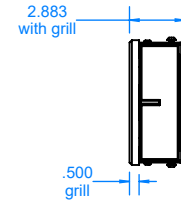

Front View with grill removed

Front View with sectioned view of grill

Underside Plan View with AWB and custom width grill

Back View with UnderMount Bracket and custom width grill

MAX / MIN depth with adjustable wall mount bracket (AWB)

Shown with AWB

FEATURE AND CONFIGURATION NOTES:

- A. HzOTO-MCA minimum configuration width with AMP: 45.00" (see Ref Sheet 2 for min configuration widths)
- B. Dual 44UX drivers for TV's larger than 75" (see Ref Sheet 2)
- C. Wall mounting options include through slots with horizontal adjustment, as well AWB with depth adjustment
- D. Under Mount Bracket (HzUMB / HzUMB-OS) attaches assembly directly to TV for articulating TV mounts