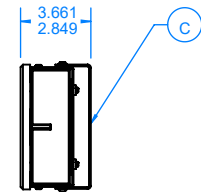

Front View with grill removed

Front View with sectioned view of grill

Underside Plan View with AWB and custom width grill

Back View with UnderMount Bracket and custom width grill

MAX / MIN depth with adjustable wall mount bracket (AWB)

Shown with AWB

FEATURE AND CONFIGURATION NOTES:

- A. HzOTO-MCA minimum configuration width with AMP: 45.00" (see Ref Sheet 2 for min configuration widths)
- B. Dual 44UX drivers for TV's larger than 75" (see Ref Sheet 2)
- C. Wall mounting options include through slots with horizontal adjustment, as well AWB with depth adjustment
- D. Under Mount Bracket (HzUMB / HzUMB-OS) attaches assembly directly to TV for articulating TV mounts

A

FEATURE AND CONFIGURATION NOTES:

- HzOTO-MCA minimum configuration width with AMP: 45.00" (see Ref Sheet 2 for min configuration widths)
- Dual 44UX drivers for TV's larger than 75" (see Ref Sheet 2)
- Wall mounting options include through slots with horizontal adjustment, as well AWB with depth adjustment
- Under Mount Bracket (HzUMB / HzUMB-OS) attaches assembly directly to TV for articulating TV mounts