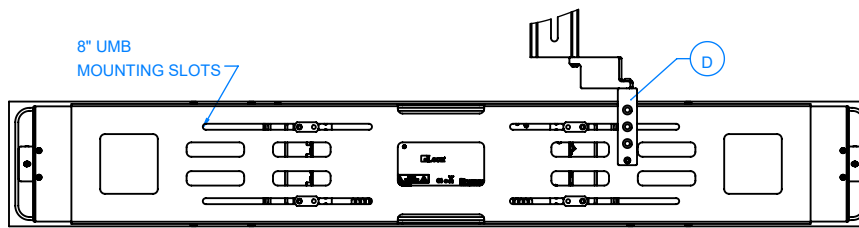

Front View with grill removed

Front View with sectioned view of grill

Underside Plan View with AWB and custom width grill

Back View with UnderMount Bracket and custom width grill

MAX / MIN depth with adjustable wall mount bracket (AWB)

Shown with AWB

FEATURE AND CONFIGURATION NOTES:

- A. HzOTO-MCA minimum configuration width with AMP: 45.00" (see Ref Sheet 2 for min configuration widths)
- B. Dual 44UX drivers for TV's larger than 75" (see Ref Sheet 2)
- C. Wall mounting options include through slots with horizontal adjustment, as well AWB with depth adjustment
- D. Under Mount Bracket (HzUMB / HzUMB-OS) attaches assembly directly to TV for articulating TV mounts

A

FEATURE AND CONFIGURATION NOTES:

- HzOTO-MCA minimum configuration width with AMP: 45.00" (see Ref Sheet 2 for min configuration widths)
- Dual 44UX drivers for TV's larger than 75" (see Ref Sheet 2)
- Wall mounting options include through slots with horizontal adjustment, as well AWB with depth adjustment
- Under Mount Bracket (HzUMB / HzUMB-OS) attaches assembly directly to TV for articulating TV mounts