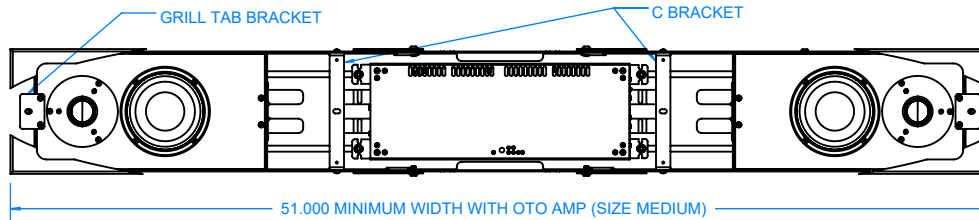

EXTERNAL AMP

SMALL

MEDIUM

LARGE

EXTRA LARGE

715 W. Ellsworth Rd. Ann Arbor, MI 48108
1-888-213-5015 | www.leonspeakers.com

This information is the confidential, proprietary property of Leon Speakers, Inc. Unauthorized use is prohibited. Features, specifications and appearance are subject to change without notice

Description	Date	Scale
HzOTO-MCA	11/28/2018	1:10

A

FEATURE AND CONFIGURATION NOTES:

- HzOTO-MCA minimum configuration width with AMP: 45.00" (see Ref Sheet 2 for min configuration widths)
- Dual 44UX drivers for TV's larger than 75" (see Ref Sheet 2)
- Wall mounting options include through slots with horizontal adjustment, as well AWB with depth adjustment
- Under Mount Bracket (HzUMB / HzUMB-OS) attaches assembly directly to TV for articulating TV mounts