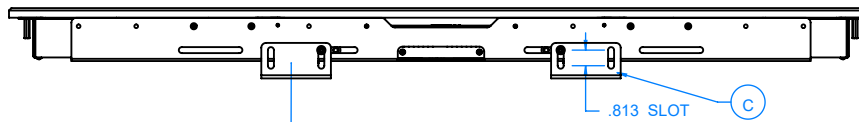

Front View with grill removed

Front View with sectioned view of grill

Underside Plan View with AWB and custom width grill

Back View with UnderMount Bracket and custom width grill

MAX / MIN depth with adjustable wall mount bracket (AWB)

Shown with AWB

FEATURE AND CONFIGURATION NOTES:

- A. HzOTO-MCA minimum configuration width with AMP: 45.00" (see Ref Sheet 2 for min configuration widths)
- B. Dual 44UX drivers for TV's larger than 75" (see Ref Sheet 2)
- C. Wall mounting options include through slots with horizontal adjustment, as well AWB with depth adjustment
- D. Under Mount Bracket (HzUMB / HzUMB-OS) attaches assembly directly to TV for articulating TV mounts