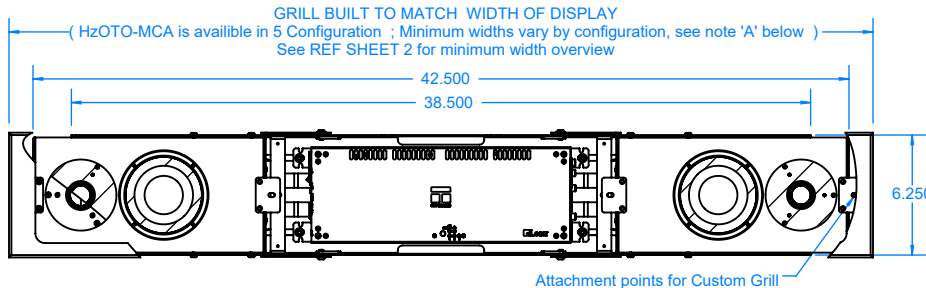

Front View with grill removed

Front View with sectioned view of grill

Underside Plan View with AWB and custom width grill

Back View with UnderMount Bracket and custom width grill

MAX / MIN depth with adjustable wall mount bracket (AWB)

Shown with AWB

FEATURE AND CONFIGURATION NOTES:

- A. HzOTO-MCA minimum configuration width with AMP: 45.00" (see Ref Sheet 2 for min configuration widths)
- B. Dual 44UX drivers for TV's larger than 75" (see Ref Sheet 2)
- C. Wall mounting options include through slots with horizontal adjustment, as well AWB with depth adjustment
- D. Under Mount Bracket (HzUMB / HzUMB-OS) attaches assembly directly to TV for articulating TV mounts

A

FEATURE AND CONFIGURATION NOTES:

- HzOTO-MCA minimum configuration width with AMP: 45.00" (see Ref Sheet 2 for min configuration widths)
- Dual 44UX drivers for TV's larger than 75" (see Ref Sheet 2)
- Wall mounting options include through slots with horizontal adjustment, as well AWB with depth adjustment
- Under Mount Bracket (HzUMB / HzUMB-OS) attaches assembly directly to TV for articulating TV mounts