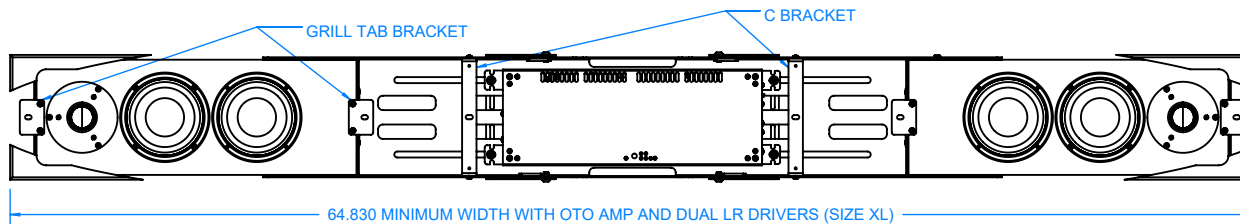

Shown with AWB

FEATURE AND CONFIGURATION NOTES:

- A. HzOTO-MCA minimum configuration width with AMP: 45.00" (see Ref Sheet 2 for min configuration widths)
- B. Dual 44UX drivers for TV's larger than 75" (see Ref Sheet 2)
- C. Wall mounting options include through slots with horizontal adjustment, as well AWB with depth adjustment
- D. Under Mount Bracket (HzUMB / HzUMB-OS) attaches assembly directly to TV for articulating TV mounts

A

Description	Date	Scale
HZOTO-MCA	11/28/2018	1:10

EXTERNAL AMP

SMALL

MEDIUM

LARGE

EXTRA LARGE

715 W. Ellsworth Rd. Ann Arbor, MI 48108
1-888-213-5015 | www.leonspeakers.com

A

FEATURE AND CONFIGURATION NOTES:

- HzOTO-MCA minimum configuration width with AMP: 45.00" (see Ref Sheet 2 for min configuration widths)
- Dual 44UX drivers for TV's larger than 75" (see Ref Sheet 2)
- Wall mounting options include through slots with horizontal adjustment, as well AWB with depth adjustment
- Under Mount Bracket (HzUMB / HzUMB-OS) attaches assembly directly to TV for articulating TV mounts