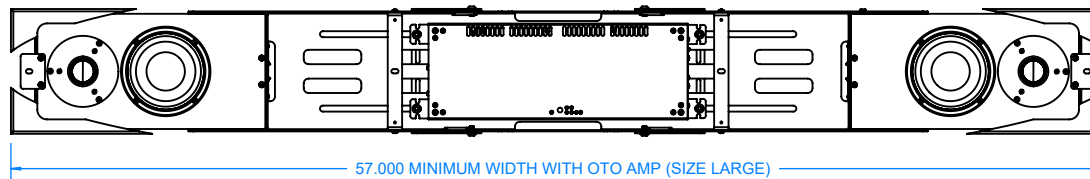

EXTERNAL AMP

SMALL

MEDIUM

LARGE

EXTRA LARGE

715 W. Ellsworth Rd. Ann Arbor, MI 48108
1-888-213-5015 | www.leonspeakers.com

This information is the confidential, proprietary property of Leon Speakers, Inc. Unauthorized use is prohibited. Features, specifications and appearance are subject to change without notice

Description	Date	Scale
HzOTO-MCA	11/28/2018	1:10

A

FEATURE AND CONFIGURATION NOTES:

- HzOTO-MCA minimum configuration width with AMP: 45.00" (see Ref Sheet 2 for min configuration widths)
- Dual 44UX drivers for TV's larger than 75" (see Ref Sheet 2)
- Wall mounting options include through slots with horizontal adjustment, as well AWB with depth adjustment
- Under Mount Bracket (HzUMB / HzUMB-OS) attaches assembly directly to TV for articulating TV mounts