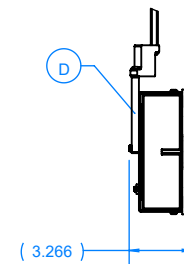

Front View with grill removed

Front View with sectioned view of grill

Underside Plan View with AWB and custom width grill

Back View with UnderMount Bracket and custom width grill

MAX / MIN depth with adjustable wall mount bracket (AWB)

Shown with AWB

FEATURE AND CONFIGURATION NOTES:

- A. HzOTO-MCA minimum configuration width with AMP: 45.00" (see Ref Sheet 2 for min configuration widths)
- B. Dual 44UX drivers for TV's larger than 75" (see Ref Sheet 2)
- C. Wall mounting options include through slots with horizontal adjustment, as well AWB with depth adjustment
- D. Under Mount Bracket (HzUMB / HzUMB-OS) attaches assembly directly to TV for articulating TV mounts

A

FEATURE AND CONFIGURATION NOTES:

- HzOTO-MCA minimum configuration width with AMP: 45.00" (see Ref Sheet 2 for min configuration widths)
- Dual 44UX drivers for TV's larger than 75" (see Ref Sheet 2)
- Wall mounting options include through slots with horizontal adjustment, as well AWB with depth adjustment
- Under Mount Bracket (HzUMB / HzUMB-OS) attaches assembly directly to TV for articulating TV mounts