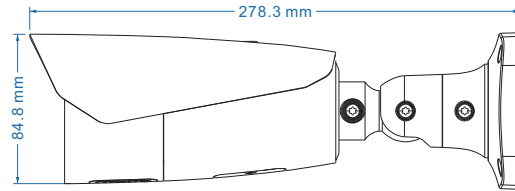

Dimensions

Unit: mm

Product	LUM-820-IP-BMH(W/B)
Streams	Main Stream: H.265+ / H.265 / H.264+ / H.264 Sub/Third: H.265+ / H.265 / H.264+ / H.264 / MJPEG
Main Stream	8MP/6MP/4MP/2K/1080P (60Hz : 1 - 30fps; 50Hz: 1 - 25fps)
Sub Stream	1080P (60Hz/50Hz: 1 - 15fps), 720P, D1, 640 × 360 (60Hz: 1 - 30fps; 50Hz: 1 - 25fps)
Third Stream	720P (60Hz/50Hz: 1 - 15fps), D1, VGA, 640 × 360, CIF, 480 × 240 (60Hz: 1 - 30fps; 50Hz: - 25fps)
Supported Resolutions	8MP (3840 × 2160), 6MP (3200 × 1800), 4MP (2688 × 1520), 2K (2560 × 1440), 1080P (1920 × 1080), 720P (1280 × 720), D1, VGA (640 × 480), 640 × 360, CIF, 480 × 240
Bit Rate	64Kbps - 12Mbps (VBR / CBR)
Audio Compression	G711A / U
Microphone	1CH built-in microphone
SD Card Support	Built-in micro SD card slot; up to 256GB
Speaker	1CH built-in speaker
Audio Input/Output Connectors	1CH audio input; 1CH audio output
Alarm Contact Inputs/Outputs	1CH alarm input; 1CH alarm output
CVBS Output	CVBS output (BNC × 1)
Reset Button	Yes
Network / Ethernet Desc.	RJ-45 10M/100M self-adaptive Ethernet port
Power over Ethernet	IEEE802.3af PoE
Network Protocol	UDP, IPv4, IPv6, DHCP, NTP, RTSP, RTP, RTCP, PPPoE, DDNS, SMTP, FTP, SNMP, RTMP, HTTP, 802.1x, UPnP, HTTPS, HTTP POST, QoS
Interface Protocol	ONVIF
Browser Support	Chrome, Firefox, Safari, Edge, IE Mode in Edge
Power Consumption	DC12V/PoE, < 14W
Outdoor Rating	IP66
Defog	Yes
Certifications	ETL Listed, CE, FCC, NDAA Compliant, ONVIF Conformance
Operating Temperature	-22°F - 149°F (-30°C - 65°C)
Operating Humidity	Less than 95% non-condensing
Storage Temperature	-22°F - 149°F (-30°C - 65°C)
Dimensions (W x H x D)	Φ 10.95 × 3.94 x 3.49in (Φ 278.3 × 100.2 × 88.7mm)
Weight	2.29 lbs (1.04 Kg)