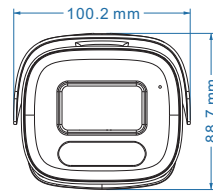

Dimensions

Unit: mm

Product	LUM-820-IP-BMH(W/B)
Streams	Main Stream: H.265+ / H.265 / H.264+ / H.264 Sub/Third: H.265+ / H.265 / H.264+ / H.264 / MJPEG
Main Stream	8MP/6MP/4MP/2K/1080P (60Hz : 1 - 30fps; 50Hz: 1 - 25fps)
Sub Stream	1080P (60Hz/50Hz: 1 - 15fps), 720P, D1, 640 × 360 (60Hz: 1 - 30fps; 50Hz: 1 - 25fps)
Third Stream	720P (60Hz/50Hz: 1 - 15fps), D1, VGA, 640 × 360, CIF, 480 × 240 (60Hz: 1 - 30fps; 50Hz: - 25fps)
Supported Resolutions	8MP (3840 × 2160), 6MP (3200 × 1800), 4MP (2688 × 1520), 2K (2560 × 1440), 1080P (1920 × 1080), 720P (1280 × 720), D1, VGA (640 × 480), 640 × 360, CIF, 480 × 240
Bit Rate	64Kbps - 12Mbps (VBR / CBR)
Audio Compression	G711A / U
Microphone	1CH built-in microphone
SD Card Support	Built-in micro SD card slot; up to 256GB
Speaker	1CH built-in speaker
Audio Input/Output Connectors	1CH audio input; 1CH audio output
Alarm Contact Inputs/Outputs	1CH alarm input; 1CH alarm output
CVBS Output	CVBS output (BNC × 1)
Reset Button	Yes
Network / Ethernet Desc.	RJ-45 10M/100M self-adaptive Ethernet port
Power over Ethernet	IEEE802.3af PoE
Network Protocol	UDP, IPv4, IPv6, DHCP, NTP, RTSP, RTP, RTCP, PPPoE, DDNS, SMTP, FTP, SNMP, RTMP, HTTP, 802.1x, UPnP, HTTPS, HTTP POST, QoS
Interface Protocol	ONVIF
Browser Support	Chrome, Firefox, Safari, Edge, IE Mode in Edge
Power Consumption	DC12V/PoE, < 14W
Outdoor Rating	IP66
Defog	Yes
Certifications	ETL Listed, CE, FCC, NDAA Compliant, ONVIF Conformance
Operating Temperature	-22°F - 149°F (-30°C - 65°C)
Operating Humidity	Less than 95% non-condensing
Storage Temperature	-22°F - 149°F (-30°C - 65°C)
Dimensions (W x H x D)	Φ 10.95 × 3.94 x 3.49in (Φ 278.3 × 100.2 × 88.7mm)
Weight	2.29 lbs (1.04 Kg)