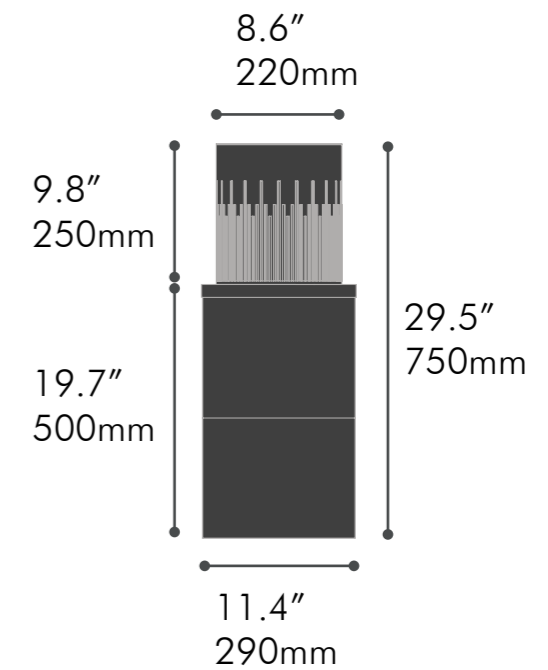

Sensitivity

90dB SPL 1W/1m

Weight

27.3 lbs | 12.400 Kg

DIMENSIONS

COLORS