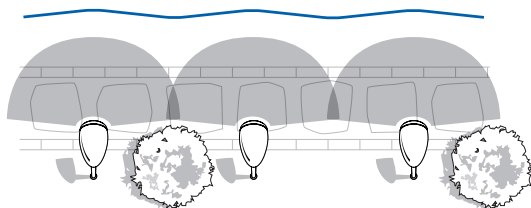

GA10 Sub

- All-weather enclosure and design
- Down-firing 10" woofer (side firing when mounted to the Underground Kit)
- Can be mounted above or below ground with the optional Underground Kit
- Handles 300W of power at 4ohm
- Compact size
- Designer friendly

Consistent Sound Level

Triad
Garden Array
Sats with
UBD™