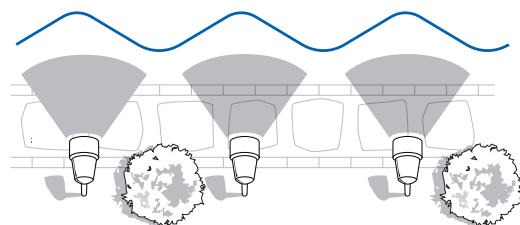

Variable Sound Level

Typical
outdoor
speakers