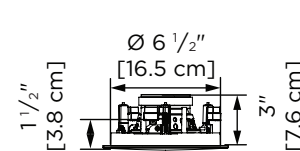

OPEN MINI

OPEN BRONZE

Inside ring diameter	7 11/16" (19.5 cm)
Mounting depth	3 7/8" (9.9 cm)
Hole cutout	7 3/4" (19.7 cm)
Grill diameter	8 5/8" (21.9 cm)
NCB size	TS-NCBIC6
Product weight (each)	4.2 lb (1.9 kg)
Shipping weight	(pair) 10 lb (4.5 kg)

OPEN SILVER

Inside ring diameter	9 3/8" (23.8 cm)
Mounting depth	4 1/16" (10.2 cm)
Hole cutout	9 1/2" (24.1 cm)
Grill diameter	10 1/4" (26.1 cm)
NCB size	TS-NCBIC8
Product weight (each)	5 lb (2.26 kg)
Shipping weight	(pair) 12.4 lb (5.62 kg)

OPEN DT SILVER

Inside ring diameter	9 3/8" (23.8 cm)
Mounting depth	4 1/4" (10.8 cm)
Hole cutout	9 1/2" (24.1 cm)
Grill diameter	10 1/4" (26.1 cm)
NCB size	TS-NCBIC8
Product weight (each)	5.3 lb (2.4 kg)
Shipping weight	(each) 7.4 lb (3.4 kg)

DIMENSIONS

MINI

BRONZE

SILVER

SILVER DT

MINI

BRONZE

SILVER