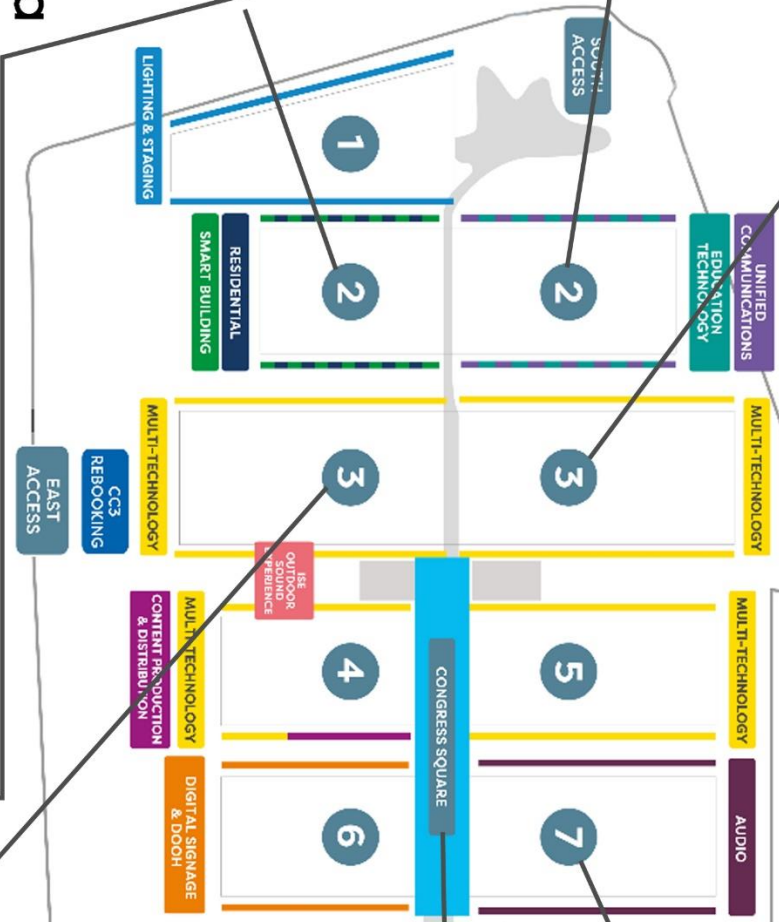

## *Other Halls*

Ascendo - **Hall 7 — 7D100**

Digital Projection - **Hall 3 — 3K700**

Garvan Acoustic - **Congress Square — CS602**

Yamaha - **Hall 3 — 3E700**

**HALL 3 UP** **DIGITAL PROJECTION**

**HALL 2 DOWN**  
Just Add  
**Power**

**HALL 2 BAS**

snap one™  
 Control 4  
 BARCO RESIDENTIAL  
 black nova  
 COOLAUTOMATION  
 ekinex  
 GALLO ACOUSTICS  
 SCREEN RESEARCH  
 LILIM  
 LUTRON  
 MOVIDA  
 SONOS  
 STEALTH ACOUSTICS  
 Tyba  
 Wall SMART

**HALL 7**  
**ascendo**  
ELEVATE YOUR SOUND

**CONGRESS SQ**  
 **GARTEN**  
ACOUSTIC WELLNESS

**HALL 3 DOWN**  
**YAMAHA**

### SNAP ONE PARTY

The Snap One evening event will take place on Thursday 1 February.

Location: Los Tilos BCN, Passeig dels Til·lers, 1, Les Corts, 08034 Barcelona, Spain

**Registration (free) DON'T FORGET TO REGISTER :**